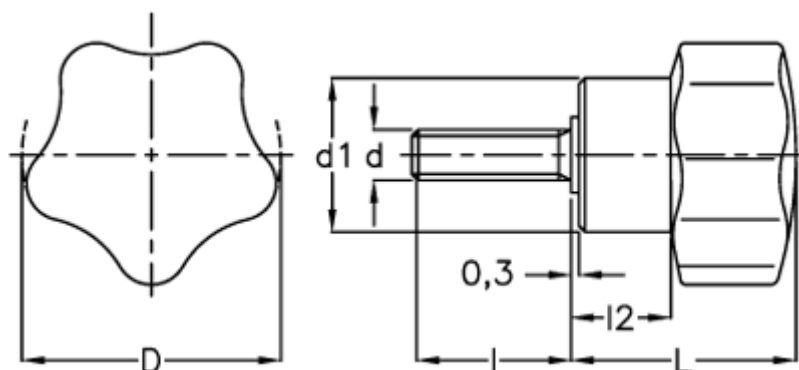

Article number: 2302066561

Description: E+G Lobe knob
VC.192/60 p-M10x20

Measures

D	= 60
d1	= 27
d 6g	= M10
l	= 20
L	= 37
l2	= 17